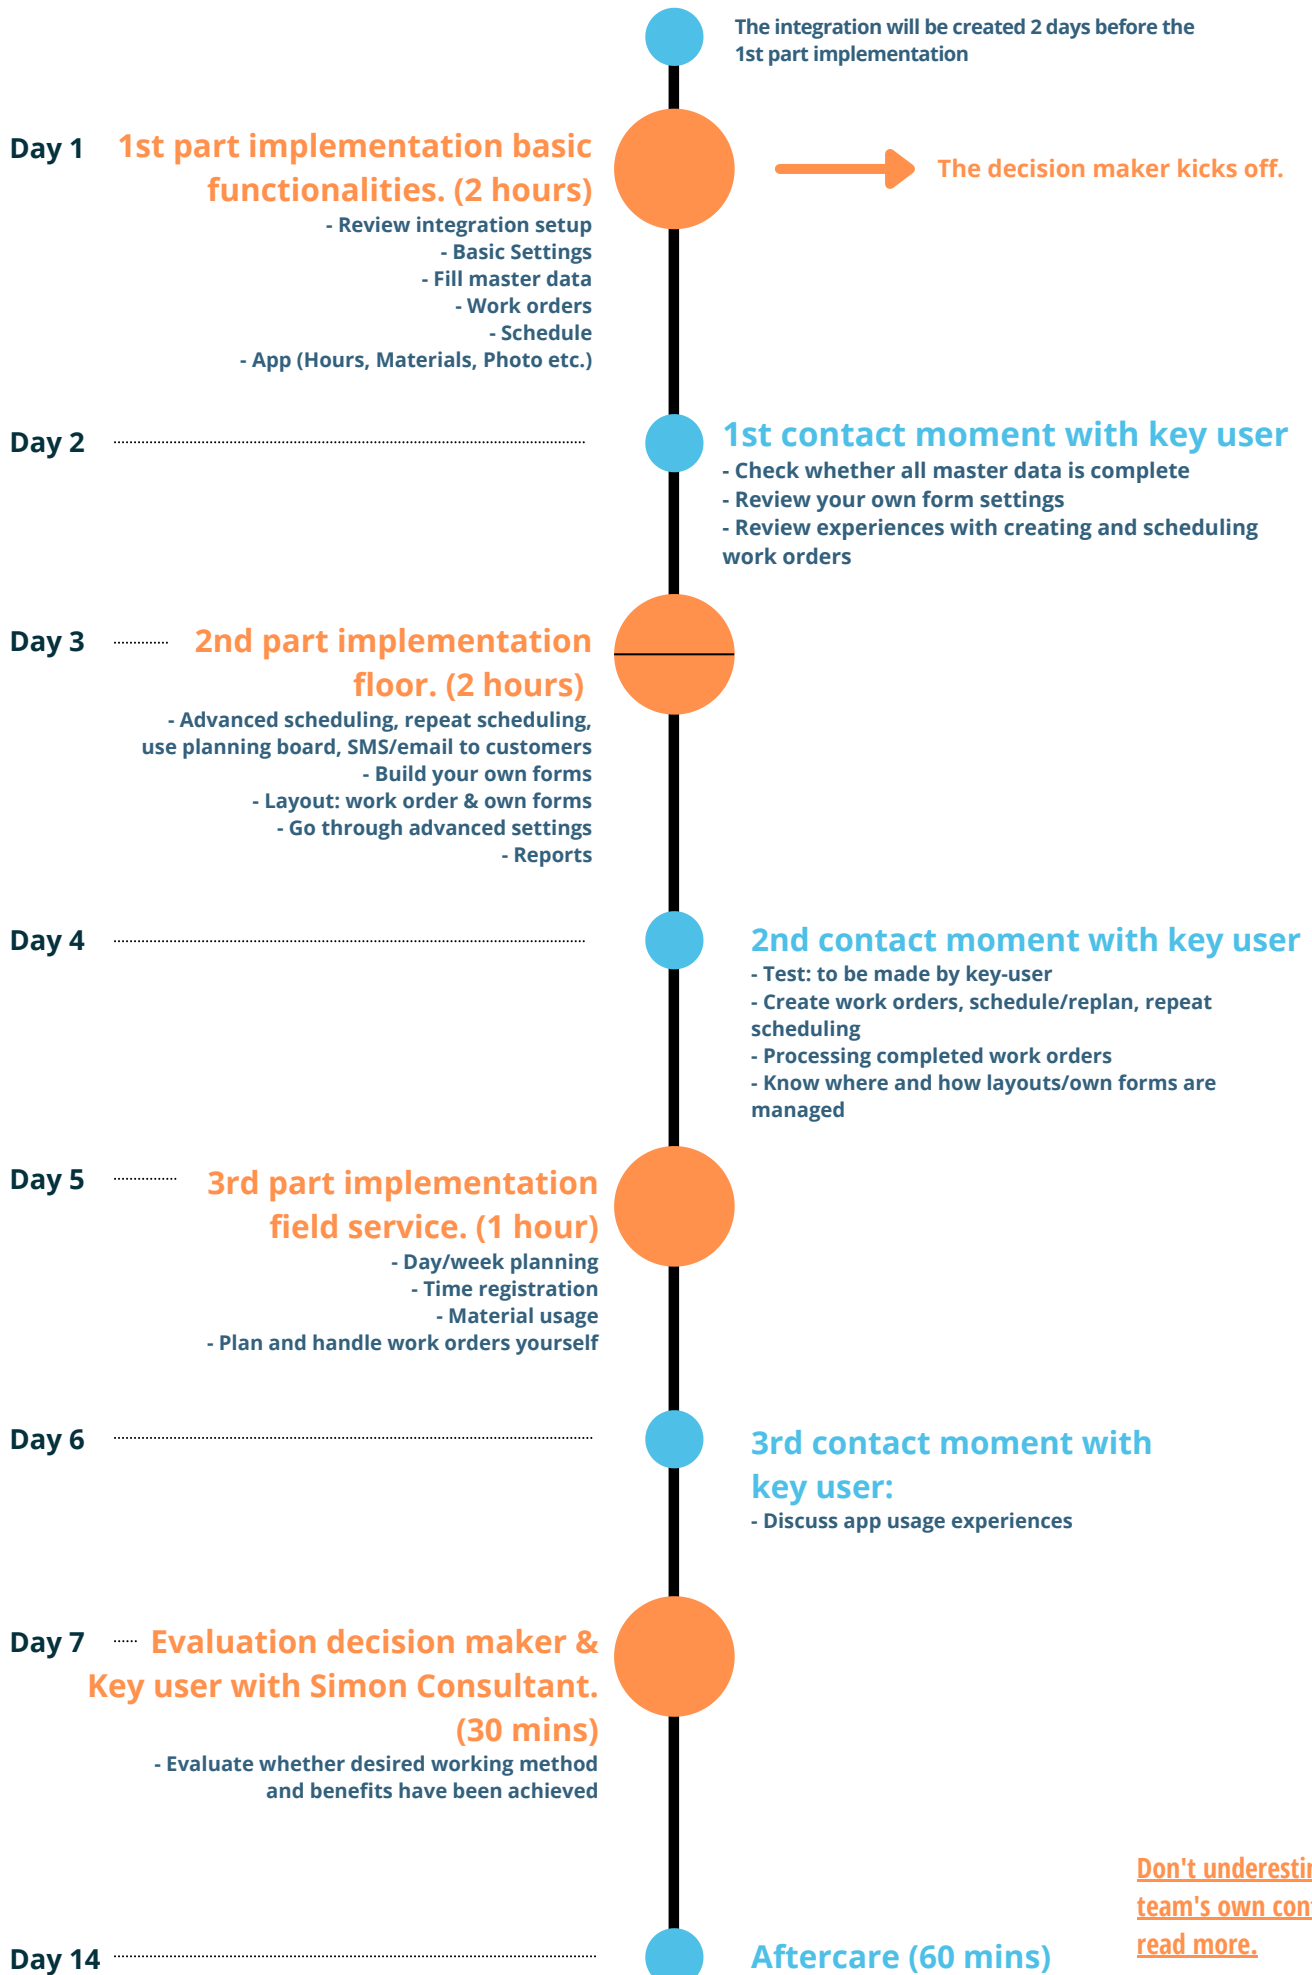

Implementation Advanced

Don't underestimate your team's own contribution! read more.

*The above implementation corresponds to 1 day, administrative hours, CRM recording and file transfer also fall under these hours