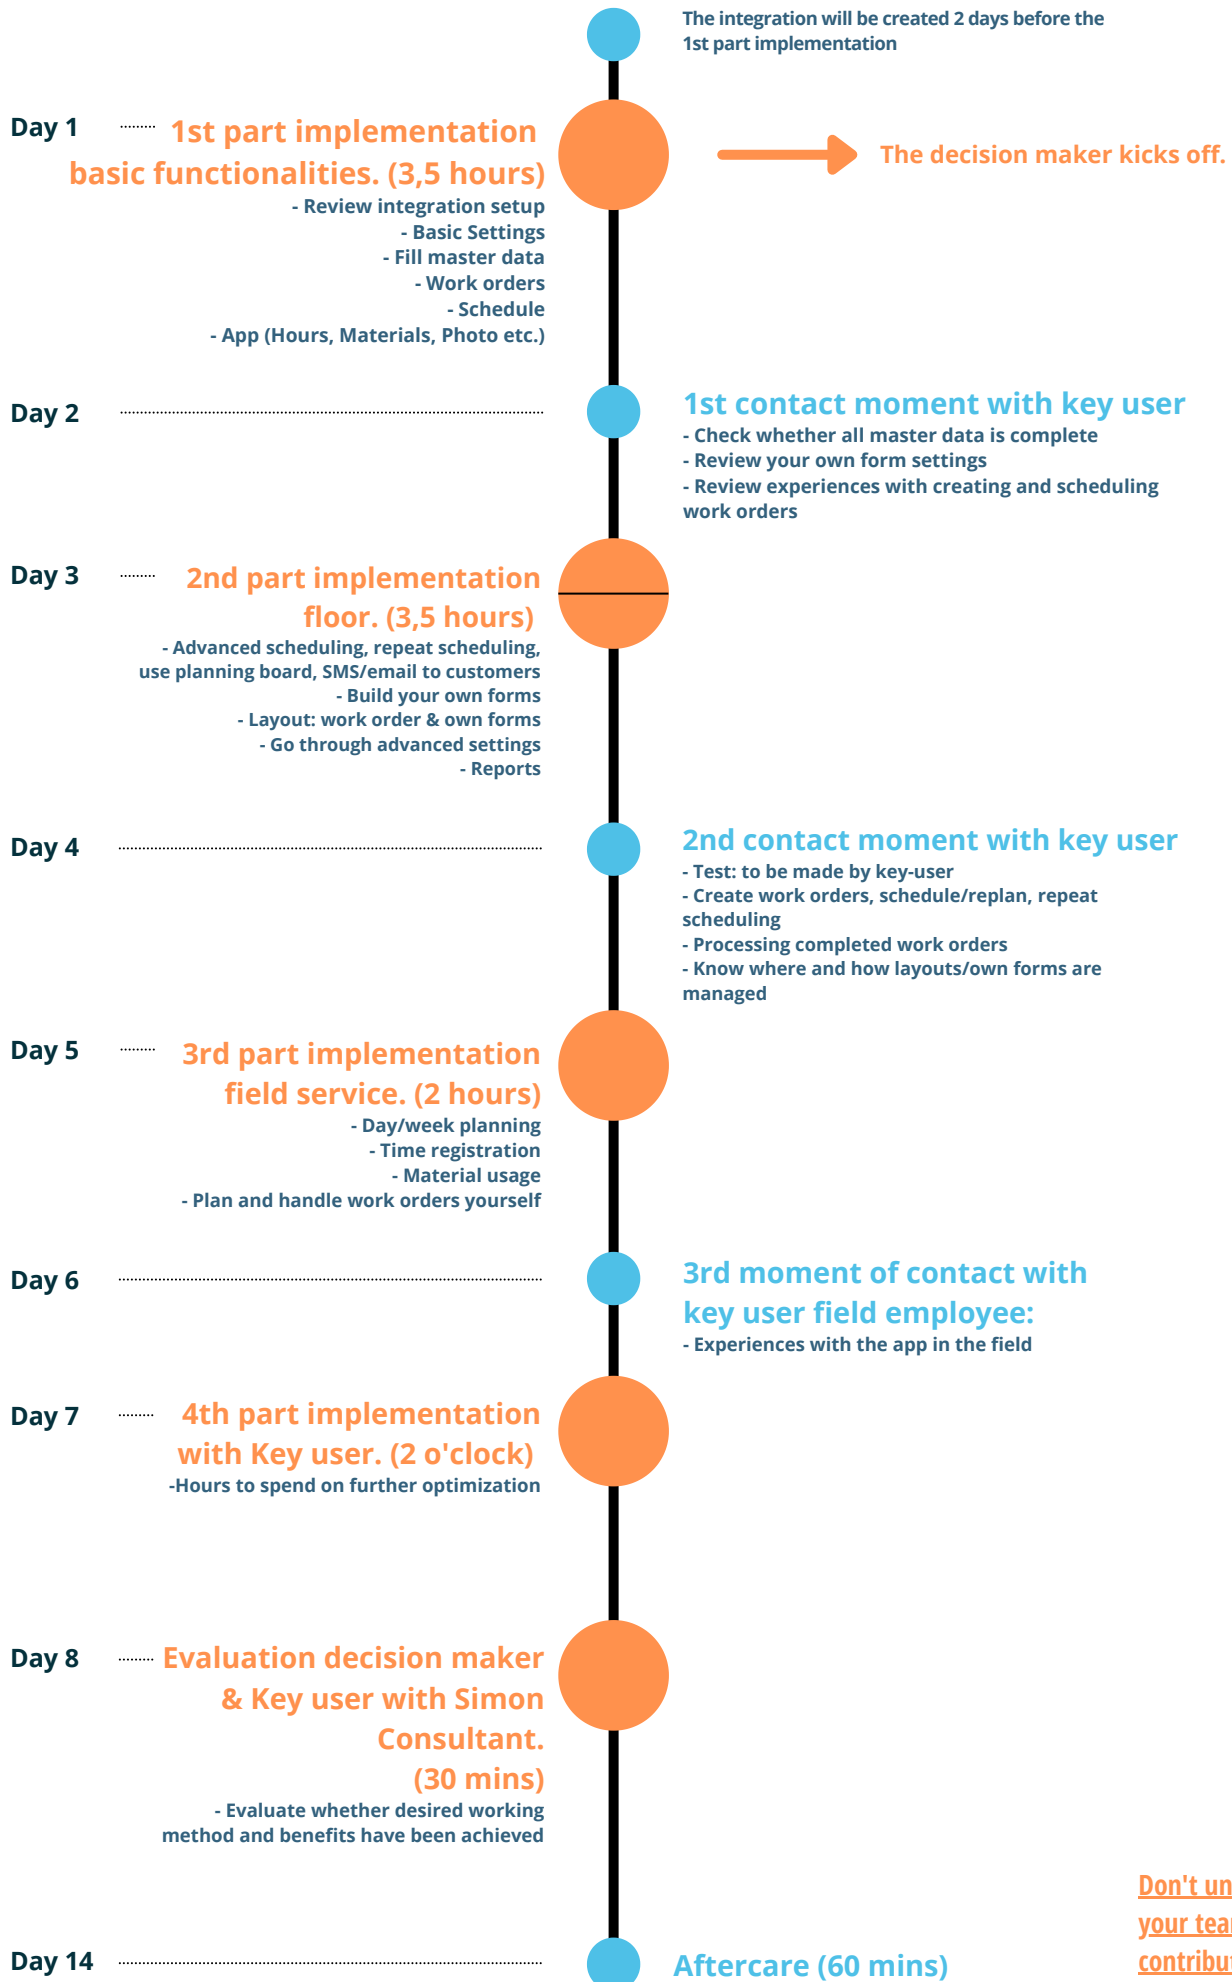

Implementation Professional

Don't underestimate your team's own contribution! read more.

*The above implementation corresponds to 2 days, administrative hours, CRM recording and file transfer also fall under these hours