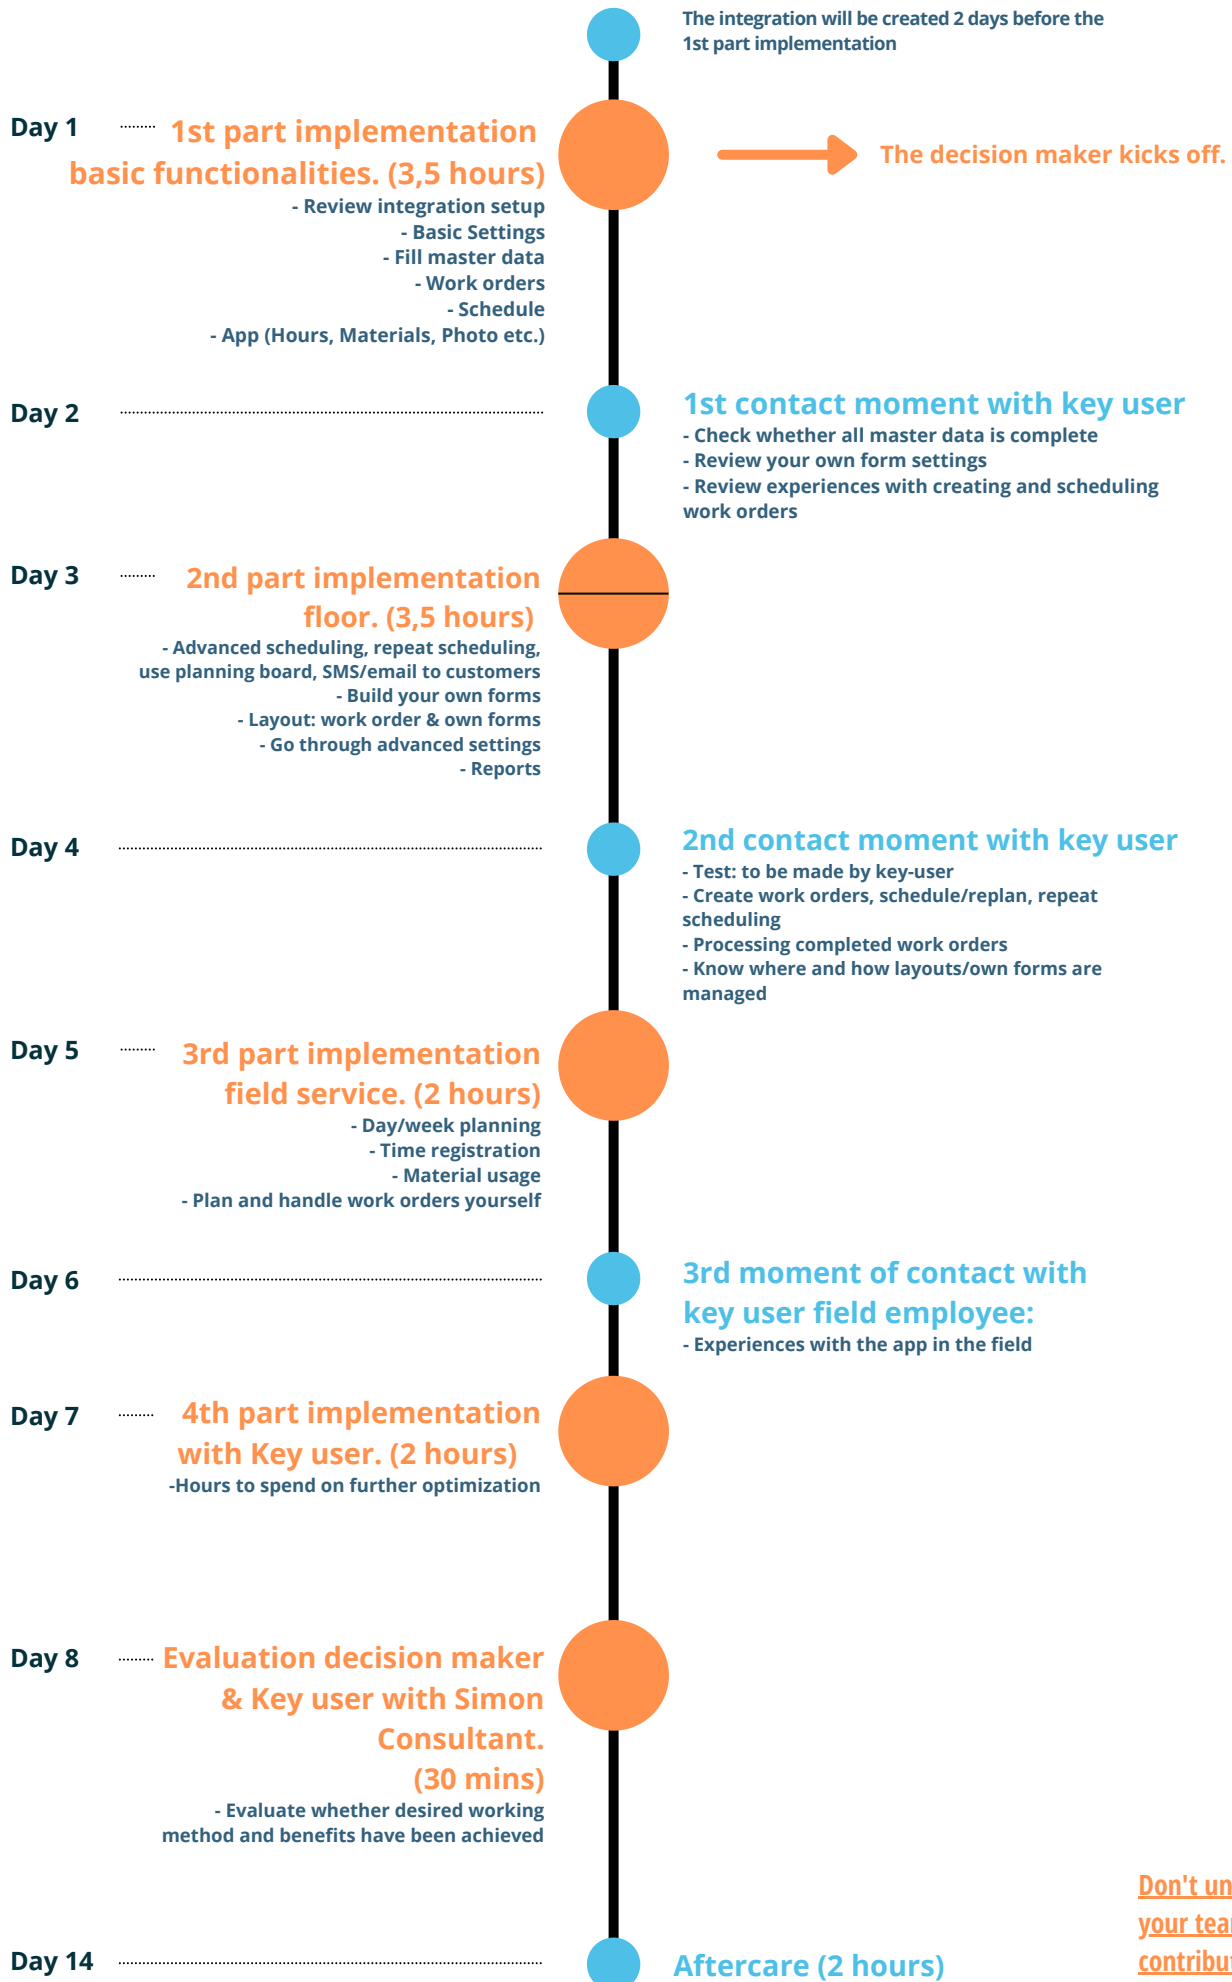

Implementation Advanced

Don't underestimate your team's own contribution! [read more.](#)

*The above implementation corresponds to 2 days, administrative hours, CRM recording and file transfer also fall under these hours