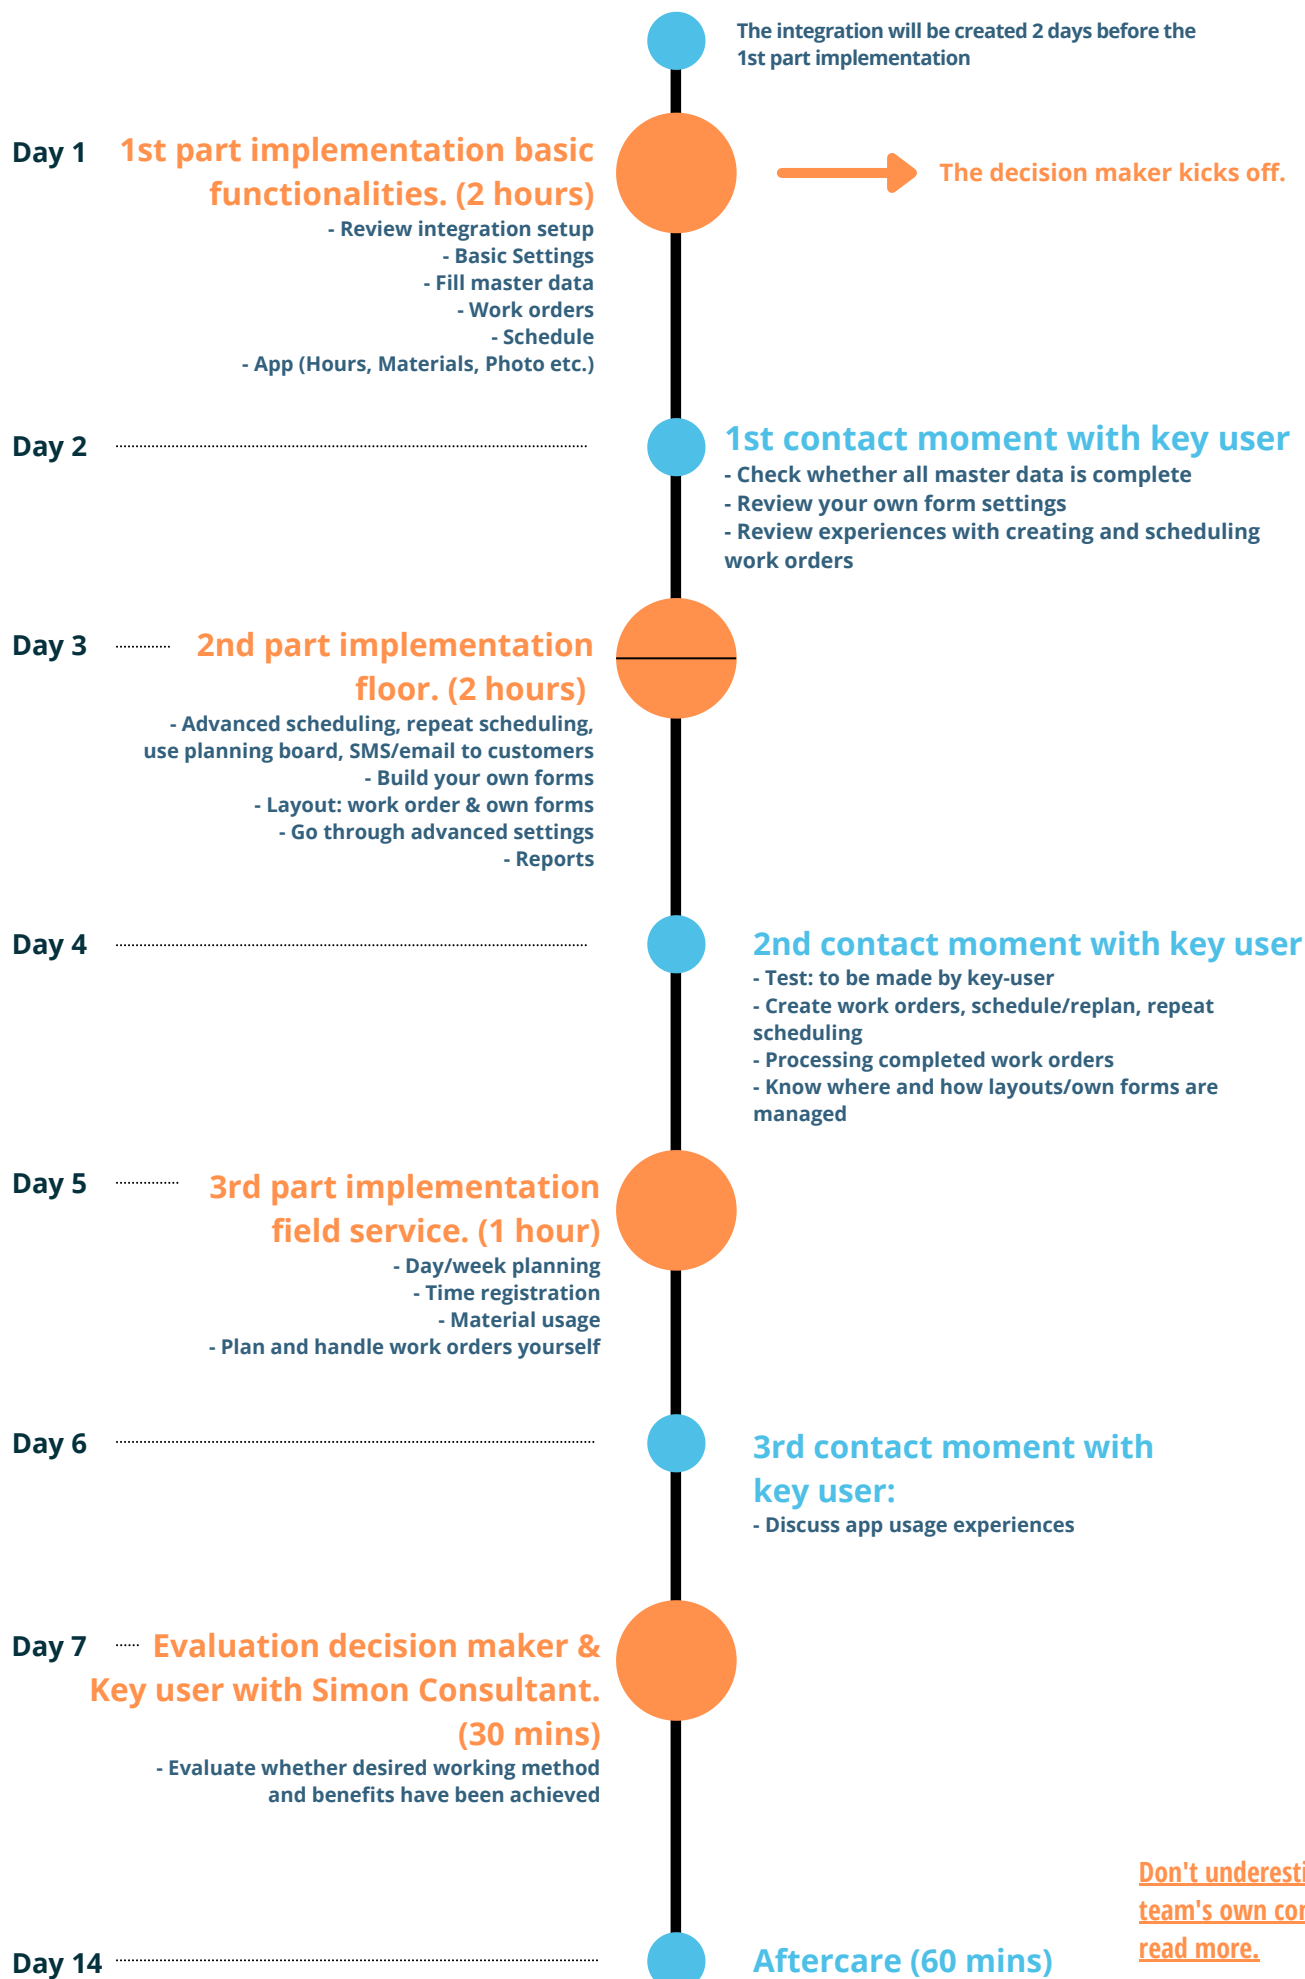

Implementation Basic

Don't underestimate your team's own contribution! read more.

*The above implementation corresponds to 1 day, administrative hours, CRM recording and file transfer also fall under these hours